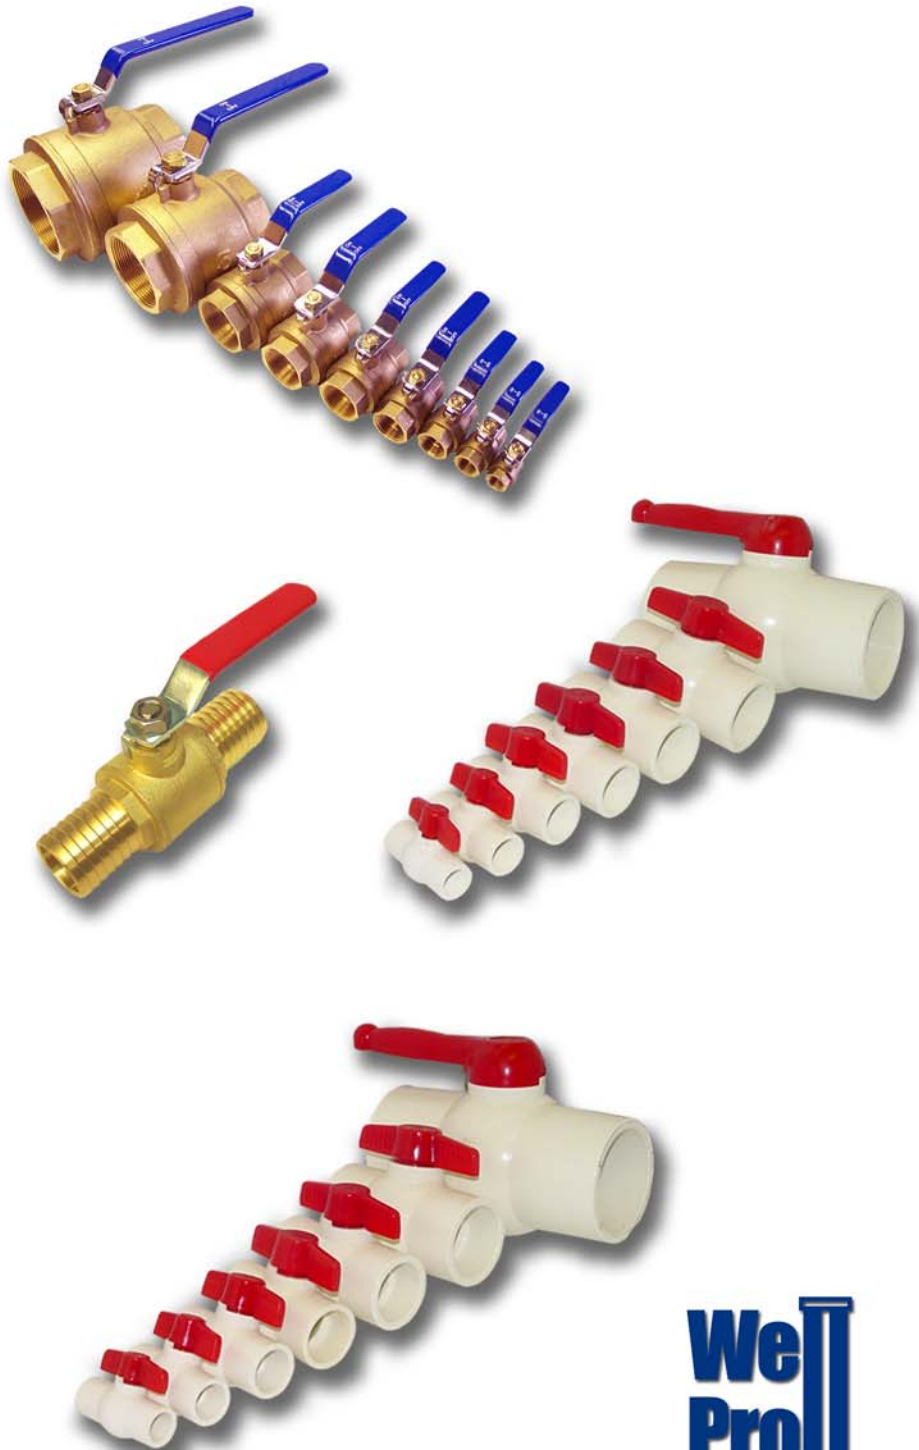

w w w . w e l l p r o . c o m

BALL VALVES

BRASS AND PVC MODELS

*The Water Well
Products
used by
PROFESSIONALS*

"The Best Selection, Quality, And Price"

BALL VALVES

Insert Brass Ball Valves

Order No.	UPC Bar Code (Qty. 1)	Insert Size	Insert Size	Ctn. Qty.	Approx. Wt./Lbs.
WBBV175	6 42367 08591 9	3/4"	3/4"	1	0.7
WBBV100	6 42367 08592 6	1"	1"	1	1.1
WBBV125	6 42367 10306 4	1-1/4"	1-1/4"	1	1.5

- Insert barb x insert barb for (PE) pipe
- Full port thru insert ends and ball
- Teflon seals
- Chrome plated ball
- Adjust flow or positive shutoff

Threaded Brass Ball Valves

Order No.	UPC Bar Code (Qty. 1)	Thread Size	Thread Size	Ctn. Qty.	Approx. Wt./Lbs.
WBBV375	6 42367 10308 8	3/8"	3/8"	1	0.3
WBBV50	6 42367 10309 5	1/2"	1/2"	1	0.5
WBBV75	6 42367 10307 1	3/4"	3/4"	1	0.7
WBBV100	6 42367 10310 1	1"	1"	1	1.1
WBBV125	6 42367 10311 8	1-1/4"	1-1/4"	1	1.6
WBBV150	6 42367 10312 5	1-1/2"	1-1/2"	1	2.4
WBBV200	6 42367 10313 2	2"	2"	1	3.5
WBBV300	6 42367 10314 9	3"	3"	1	10.4
WBBV400	6 42367 10315 6	4"	4"	1	17.5

- 600 W.O.G.
- Full port ball
- Teflon seals
- Chrome plated ball
- Adjust flow or positive shutoff

No-Lead Brass Ball Valves

Order No.	UPC Bar Code (Qty. 1)	Thread Size	Thread Size	Ctn. Qty.	Approx. Wt./Lbs.
WBBVNL100	6 42367 10583 9	1"	1"	1	1.3

- 600 W.O.G.
- Full port ball
- Teflon seals
- Chrome plated ball
- Adjust flow or positive shutoff

Threaded PVC Ball Valves

Order No.	UPC Bar Code (Qty. 1)	Thread Size	Thread Size	Ctn. Qty.	Approx. Wt./Lbs.
WPVCBV50	6 42367 11432 9	1/2"	1/2"	1	0.2
WPVCBV75	6 42367 11433 6	3/4"	3/4"	1	0.3
WPVCBV100	6 42367 11434 3	1"	1"	1	0.4
WPVCBV125	6 42367 11435 0	1-1/4"	1-1/4"	1	0.6
WPVCBV150	6 42367 11436 7	1-1/2"	1-1/2"	1	0.9
WPVCBV200	6 42367 11437 4	2"	2"	1	1.5
WPVCBV300	6 42367 11438 1	3"	3"	1	4.5
WPVCBV400	6 42367 11439 8	4"	4"	1	8.0