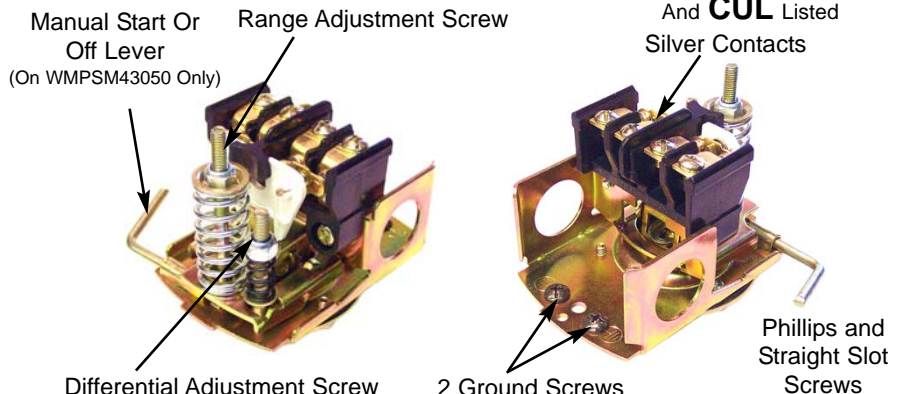

Well Pro Pressure Switch

	CONTACT INFO:	Main/International:	(712) 732-7354
		U.S. and Iowa:	(877) 888-7059
		Fax:	(712) 732-7568
		Fax:	(800) 269-3569