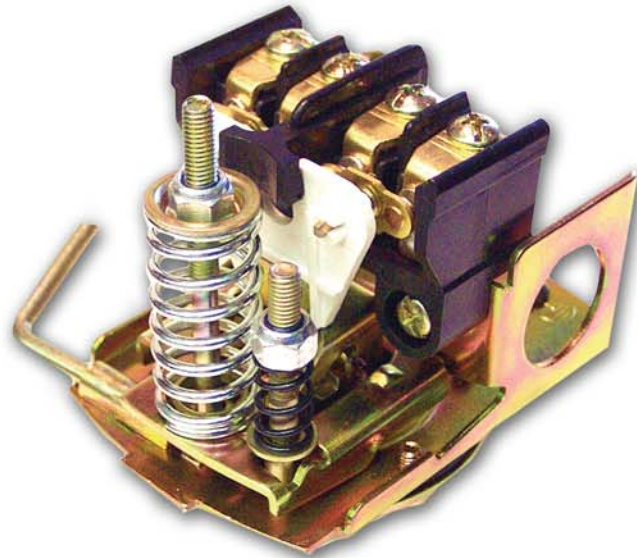

w w w . w e l l p r o . c o m

PRESSURE SWITCHES

**We
Pro**

*The Water Well
Products
used by
PROFESSIONALS*

 Listed
IND. CONT. EQ
89 MN
And **CUL** Listed

**We
Pro**

"The Best Selection, Quality, and Price"

PRESSURE SWITCHES

Quality Benefits

- Individually boxed
- Captive nut on cover
- Pressure switch pipe connection 1/4" female NPT
- Adjustment instructions are inside top cover
- Contact points open on cut-out pressure - switch off
- Points close on cut-in or pressure drop - switch on

Low Water Cut-Off Benefits

- Shuts off at approximately 10 psi below cut-in pressure
- Auto start - manual start or off lever

* Packaged in see-thru Clam Pack

Pressure Switches

Order No.	UPC Bar Code (Qty. 1)	Preset On (PSI)	Preset Off (PSI)	Ctn. Qty.	Approx. Wt./Lbs.
WMPS2040BX	6 42367 10322 4	On @ 20 psi (138 kPa)	Off @ 40 psi (276 kPa)	1	0.96
WMPS3050BX	6 42367 10323 1	On @ 30 psi (207 kPa)	Off @ 50 psi (345 kPa)	1	0.96
WMPS4060BX	6 42367 10324 8	On @ 40 psi (276 kPa)	Off @ 60 psi (414 kPa)	1	0.96
* WMPS2040CP	6 42367 09550 5	ON @ 20 psi (138 kPa)	OFF @ 40 psi (276 kPa)	1	0.96
* WMPS3050CP	6 42367 09551 2	ON @ 30 psi (207 kPa)	OFF @ 50 psi (345 kPa)	1	0.96
* WMPS4060CP	6 42367 09552 9	ON @ 40 psi (276 kPa)	OFF @ 60 psi (414 kPa)	1	0.96